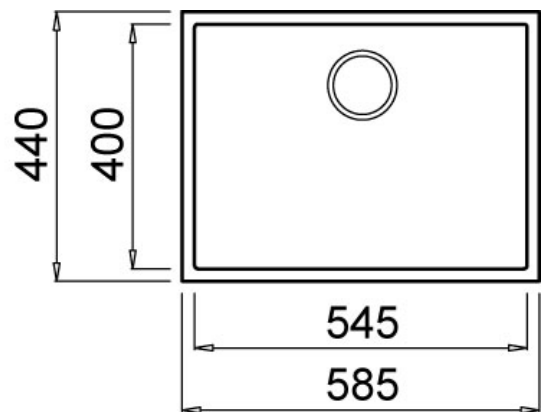

Product Specification
Sheet ELMQ110-79

Quadra Undermount 110
Elleci Quadra 545 Single Bowl

Models	Corner Radius
ELMQ110-79 <i>Aluminium*</i>	10mm
	Waste
	90mm
Overall Dimensions W x D	Minimum Cabinet Size
580 x 440mm	665mm
Bowl Dimensions W x D x H	
540 x 400 x 190mm	

Accessories Available (optional)

BFDDB
 DRAINING BASKET
 390 X 325mm

BFDRMB
 ROLLER MAT
 480 X 450mm

Eco Sink Insert
 B&F Eco Sink Matte Black
 Models
 14 8RD/ECO

E&OE – it is recommended all measurements are taken directly from the product. Specification subject to change without notice, always consult the literature supplied with the product. Coloured images are indicative only.